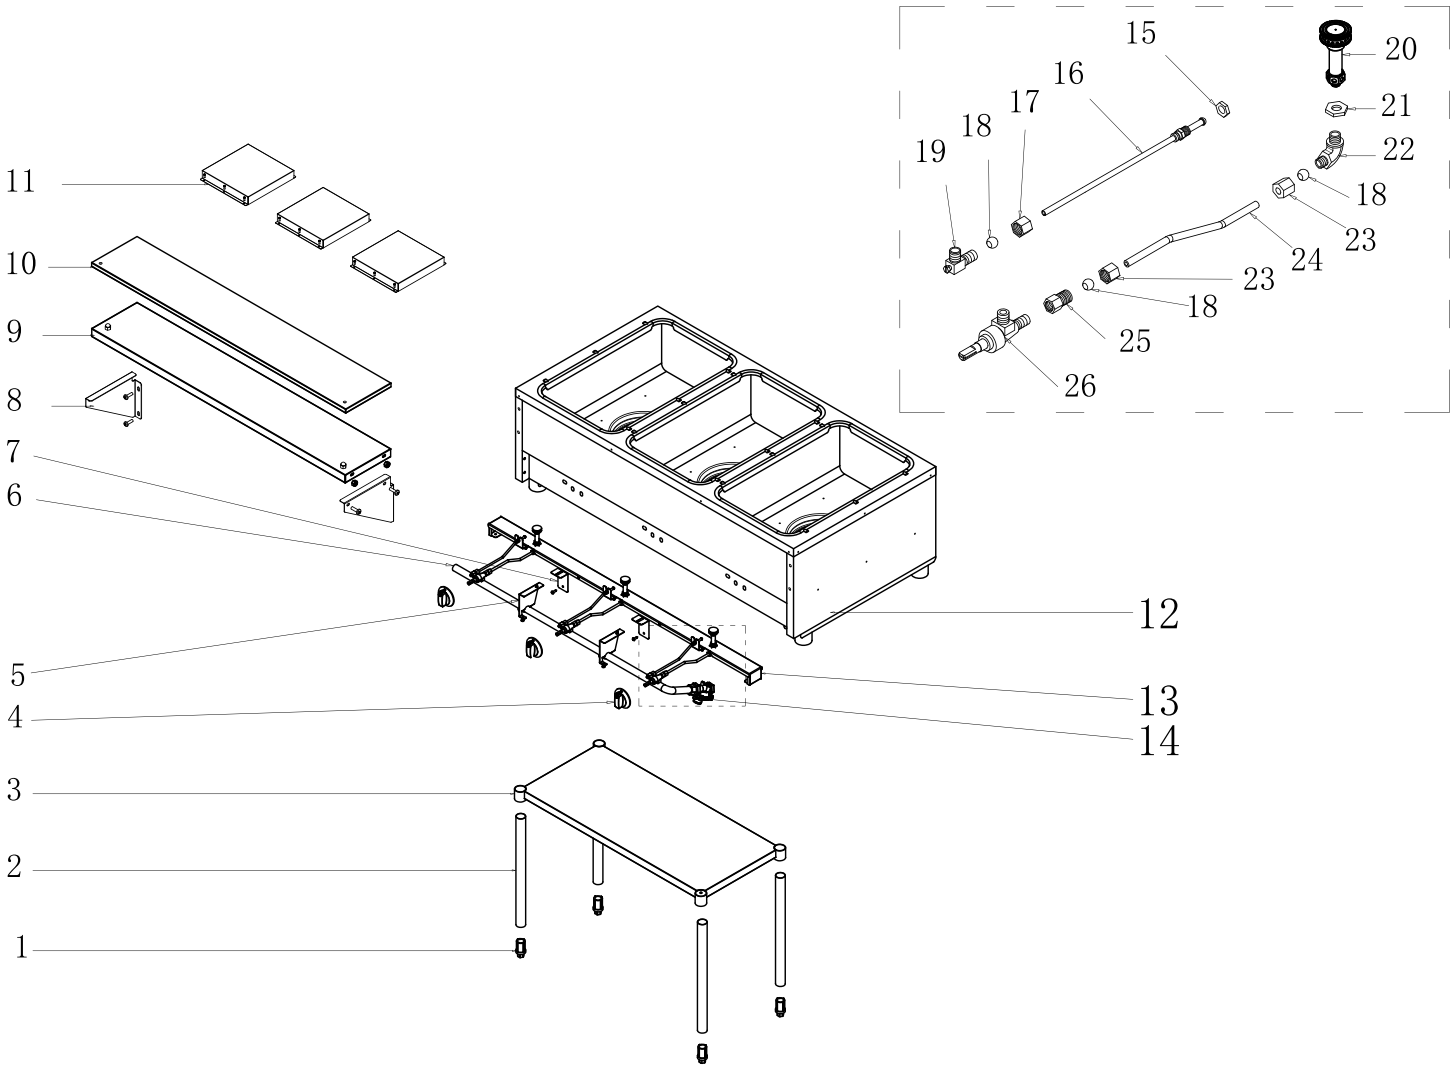

# Parts Breakdown

Model FW-CN-0003-NG 47343

# Parts Breakdown

---

## Model FW-CN-0003-NG 47343

Item No.	Description	Position	Item No.	Description	Position	Item No.	Description	Position
AI675	Feet for 47343	1	AI704	Poly Cutting Board for 47343	10	AI693	Elbow Pipe for 47343	19
AI676	Leg Pipe for 47343	2	AI705	Cover for 47343	11	AI694	Jet Burner for 47343	20
AI701	Under Shelf for 47343	3	AI706	Body for 47343	12	AI695	Lock Nut for 47343	21
AI678	Knob for 47343	4	AI707	Long Support Frame for 47343	13	AI696	Elbow Pipe for 47343	22
AI679	Support Frame for 47343	5	AI688	Regulator for 47343	14	AI697	Lock Nut for 47343	23
AI702	Gas Pipe for 47343	6	AI689	Lock Nut for 47343	15	AI709	Burner Gas Pipe for 47343	24
AI681	Support Frame for 47343	7	AI708	Pilot Burner for 47343	16	AI699	Lock Nut for 47343	25
AI682	Bracket for 47343	8	AI691	Lock Nut for 47343	17	AI700	Gas Valve for 47343	26
AI703	Shelf for Cutting Board for 47343	9	AI692	Circle Hoop for 47343	18			